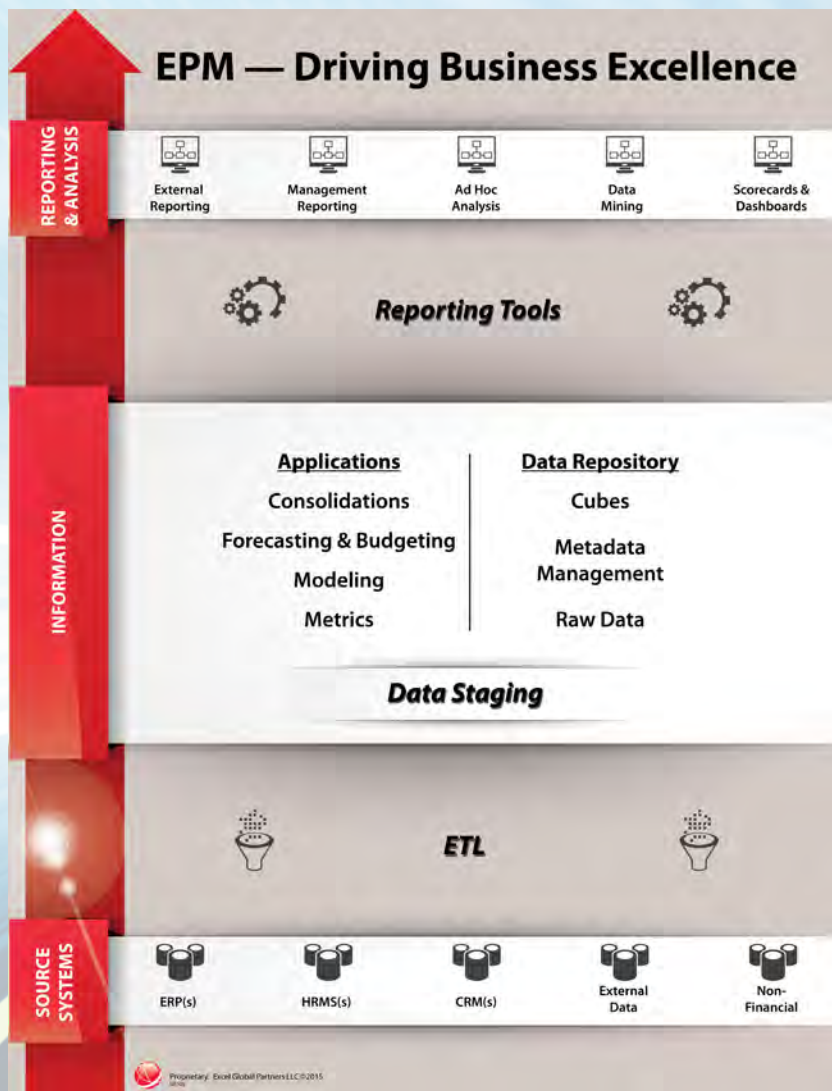

excel global partners

THE POWER OF EPM

Enterprise Performance Management (EPM) tools can be exceptionally powerful to businesses that wish to leverage data on a timely basis to drive business excellence. An EPM solution sits on top of different systems; be they multiple ERPs, or a combination of business systems. EPMs combine data from multiple sources, multiple legal entities, multiple global business units, and multiple currencies to quickly provide management consistent reporting and analysis across your organization. Aside from Management Reporting, Scorecards, and Analysis, an EPM is often used to generate SEC Reporting, Tax Reporting, and Lender Reporting... PLUS it can be leveraged to drive Intelligent Budgeting and Forecasting across your organization.

EPM — Driving Business Excellence (see chart) shows the flow of data from your SOURCE SYSTEMS through ETL (Extract, Transform, Load) TOOL and eventually generating REPORTING & ANALYSIS for both internal and external consumption.

Excel Global Partners (EGP) has extensive experience across numerous leading EPM tools. Leveraging this knowledge, along with our real-world experience and business acumen, we are able to guide you through selection & evaluation to implementation & design to training & roll-out of an EPM solution that works for you! Beyond Go Live, EGP can provide out-sourced administration and maintenance that fits your organization's needs.

EGP Service Offerings:

- System Evaluation & Selection*
- Implementation & Design*
- Specialized Training*
- Outsourced Administration*
- System & Data Integration*
- Reporting Design & Rollout*
- System Optimization*
- Upgrades & Enhancements*